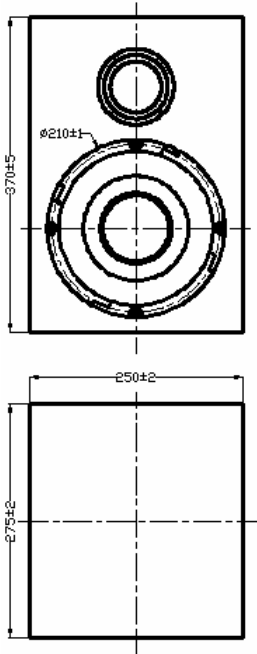

SWA8GW01

SPL vs Freq

Specifications & Thiele/Small Parameters

Impedance	: 8 Ohm
Minimum Frequency Response	: 30 Hz
Reproduction Frequency Response	: Fo~3K
S.P.L.	: 84 dB/W(m)
Rated Input	: 80 W
Music Power	: 100 W