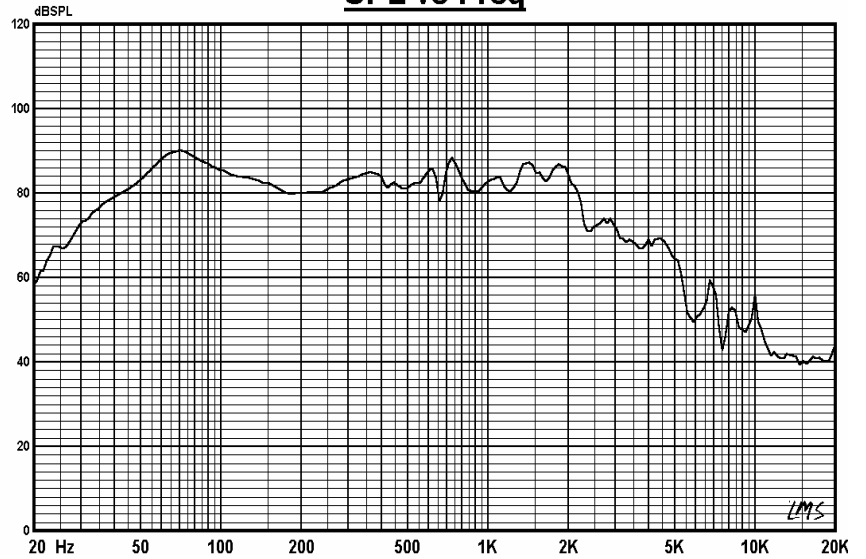

SWA8GW01

SPL vs Freq

Specifications & Thiele/Small Parameters

Impedance	: 8 Ohm
Minimum Frequency Response	: 30 Hz
Reproduction Frequency Response	: Fo~3K
S.P.L.	: 84 dB/W(m)
Rated Input	: 80 W
Music Power	: 100 W