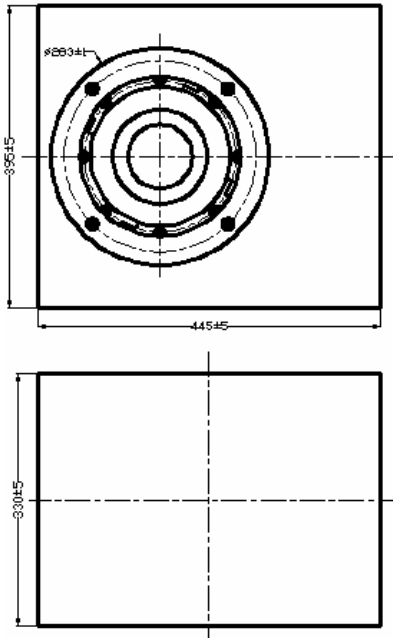

SWA8BW01

SPL vs Freq

Specifications & Thiele/Small Parameters

Impedance	: 8 Ohm
Minimum Frequency Response	: 30Hz
Reproduction Frequency Response	: Fo~4K
S.P.L.	: 86 dB/W(m)
Rated Input	: 80 W
Music Power	: 100 W