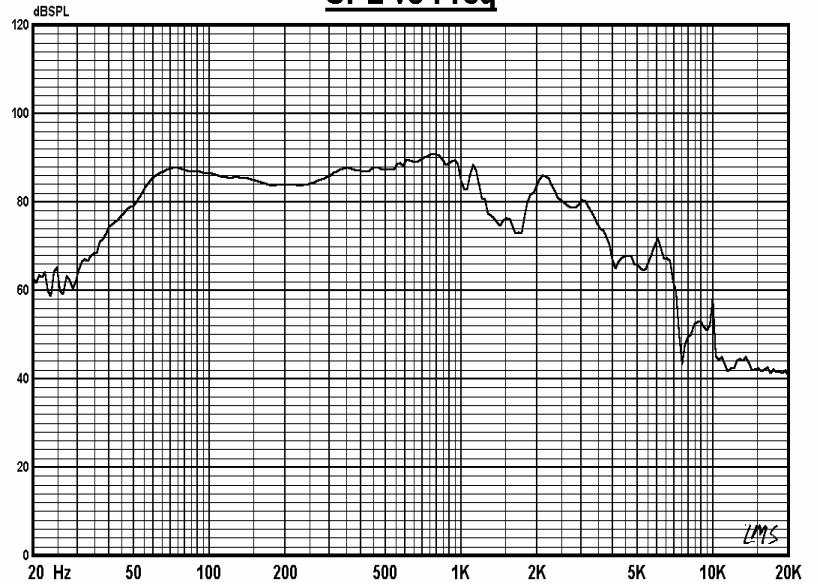

SWA8BW01

SPL vs Freq

Specifications & Thiele/Small Parameters

Impedance	: 8 Ohm
Minimum Frequency Response	: 30Hz
Reproduction Frequency Response	: Fo~4K
S.P.L.	: 86 dB/W(m)
Rated Input	: 80 W
Music Power	: 100 W