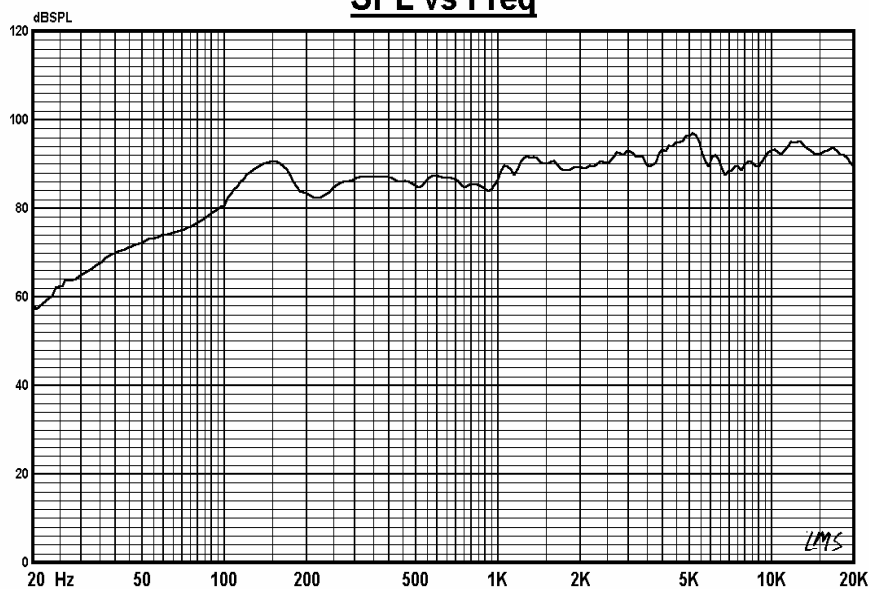

B4TYW01

SPL vs Freq

Specifications & Thiele/Small Parameters

Impedance	: 8 Ohm
Minimum Frequency Response	: 55Hz
Reproduction Frequency Response	: Fo~20K
S.P.L.	: 88 dB/W(m)
Rated Input	: 50 W
Music Power	: 70 W