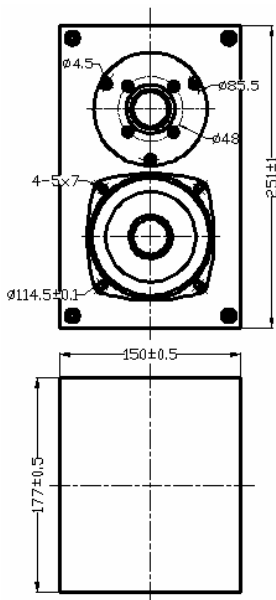

B4TYW01

SPL vs Freq

Specifications & Thiele/Small Parameters

Impedance	: 8 Ohm
Minimum Frequency Response	: 55Hz
Reproduction Frequency Response	: Fo~20K
S.P.L.	: 88 dB/W(m)
Rated Input	: 50 W
Music Power	: 70 W