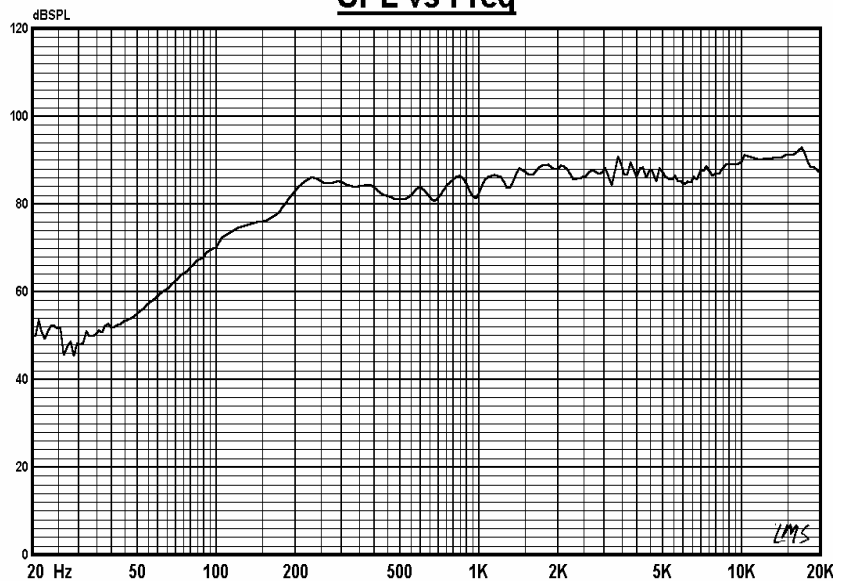

B3TGA01

SPL vs Freq

Specifications & Thiele/Small Parameters

Impedance	: 8 Ohm
Minimum Frequency Response	: 195Hz
Reproduction Frequency Response	: Fo~20K
S.P.L.	: 85 dB/W(m)
Rated Input	: 30 W
Music Power	: 50 W