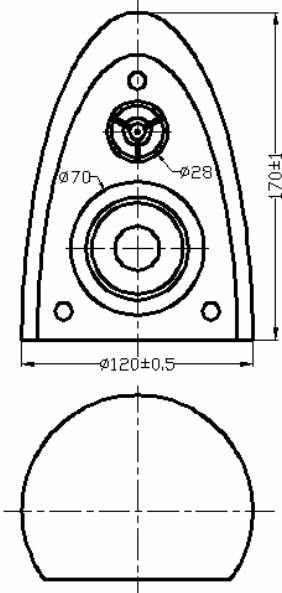

B3TGA01

SPL vs Freq

Specifications & Thiele/Small Parameters

Impedance	: 8 Ohm
Minimum Frequency Response	: 195Hz
Reproduction Frequency Response	: Fo~20K
S.P.L.	: 85 dB/W(m)
Rated Input	: 30 W
Music Power	: 50 W