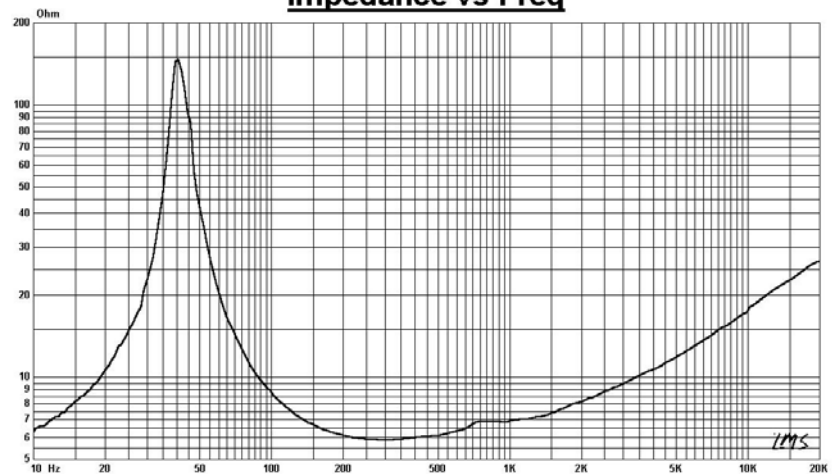

Impedance vs Freq

GUIDE-SOUND INDUSTRIES CO.,LTD

E-Mail: sales@gui-sound.com

Welcome Inquiry&Orders For OEM&ODM